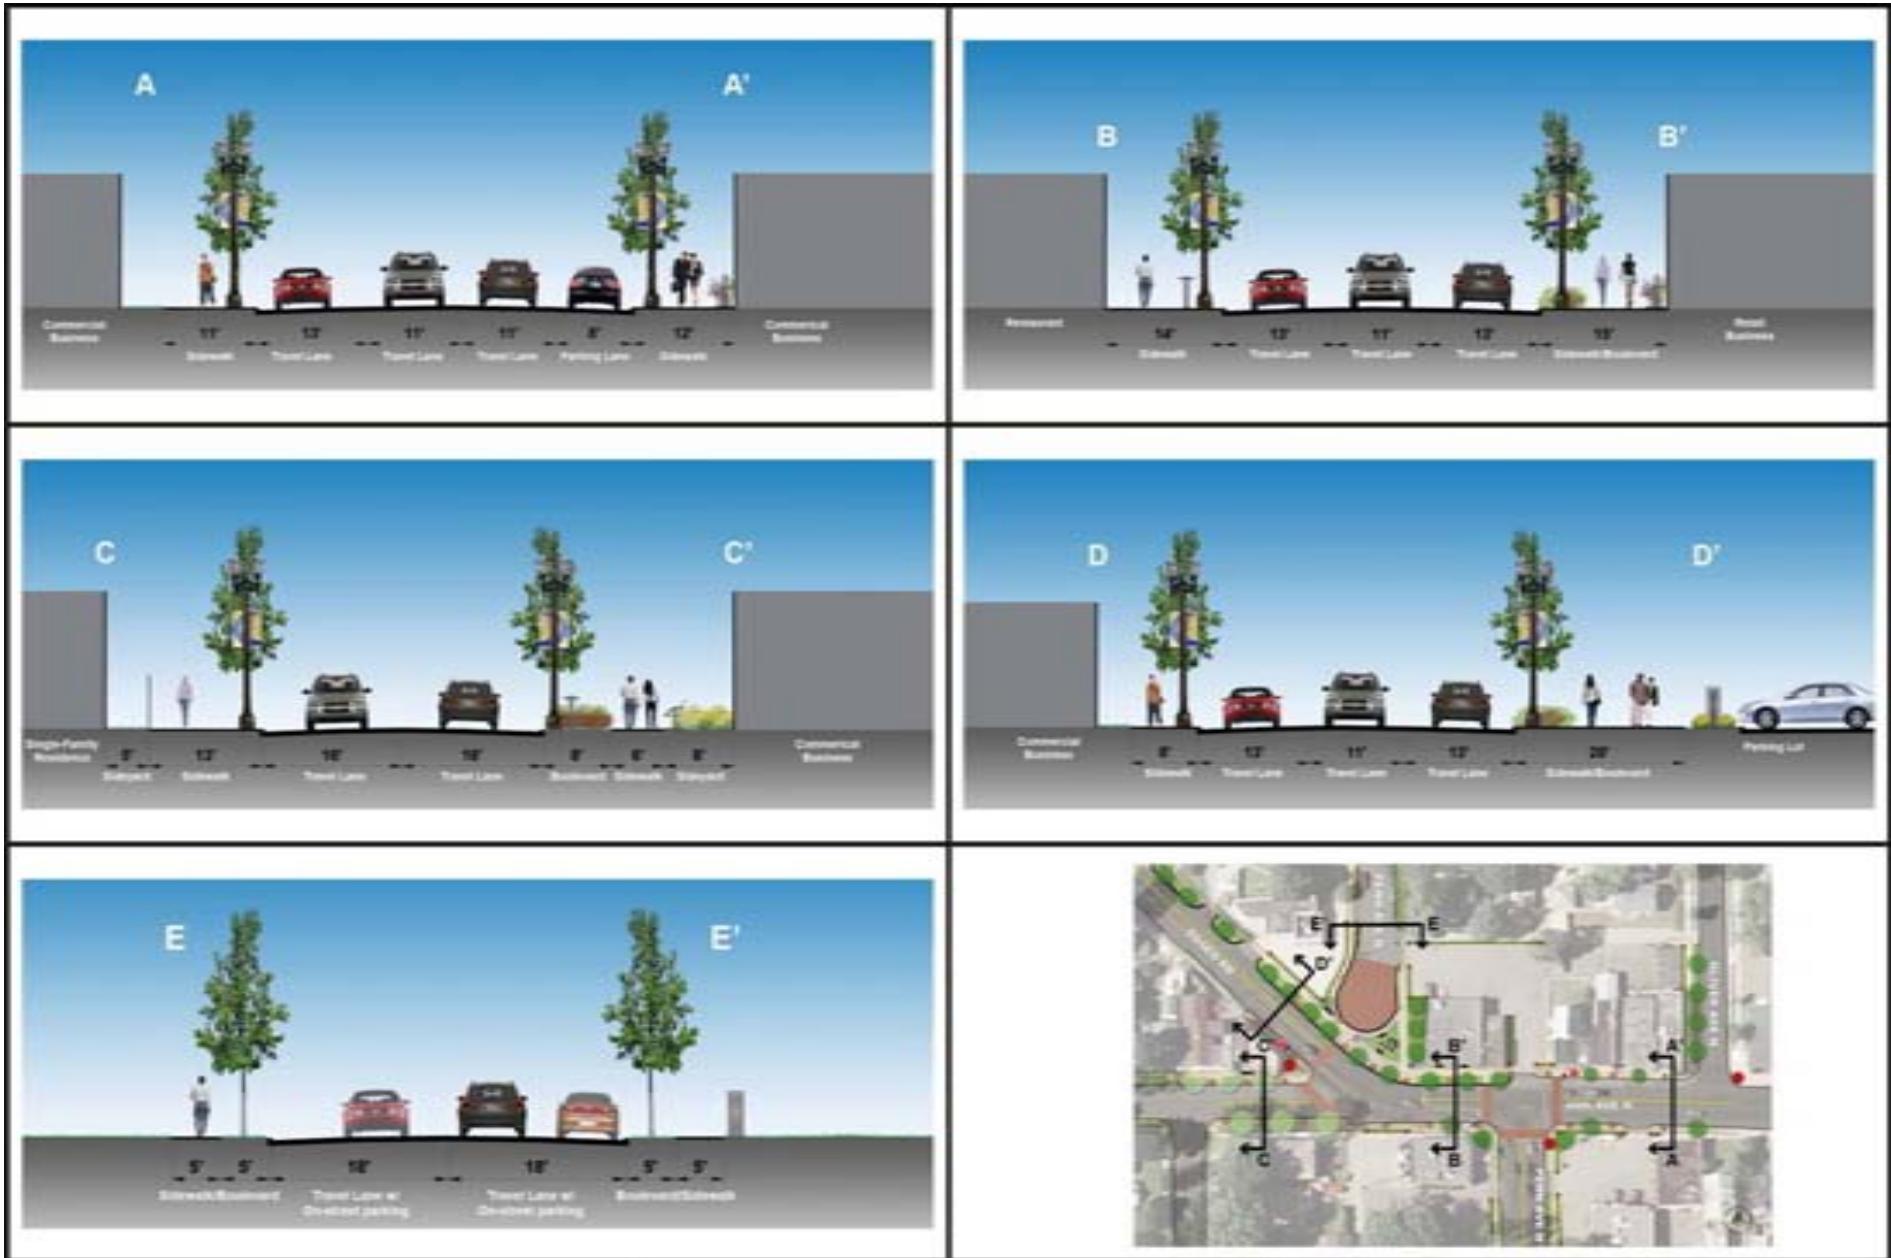

-  New Street Trees
-  Street Lights
-  Specialty Paving
-  Benches
-  Planting Areas
-  Public Art
-  Gateway Elements
-  Flower Pots
-  Kiosk
-  Screen Fence

N
↑
NOT TO SCALE

Basic Enhancement

- new sidewalk
- street trees, boulevard plantings, and decorative lighting provide separation from street for pedestrians

Moderate Enhancement

- decorative paving as accents and to distinguish areas of significance
- tree grates and curb planters provide a measure of protection for plantings

VICTORY NEIGHBORHOOD
PEDESTRIAN NEEDS ANALYSIS

FIGURE 8-3

STREETSCAPE ENHANCEMENT
OPTIONS

Additional Enhancement

- informational kiosk
- banner signage and flower baskets on street light poles
- benches and waste receptacles
- public art
- stormwater treatment
- parking lot screening